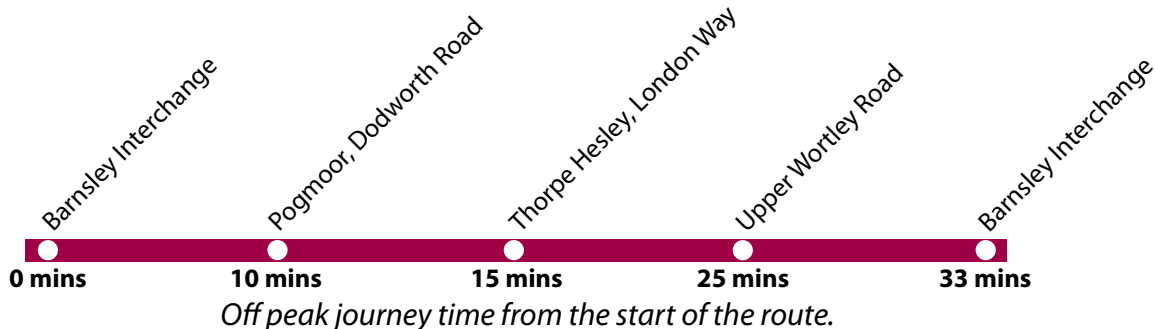

## Barnsley - Rotherham.

Claret Line

X12 serves the following districts:

- Pogmoor
- Thorpe Hesley
- Droppingwell
- Kimberworth
- Masbrough

For a route description of line X12, please scroll down to the bottom of this schedule...