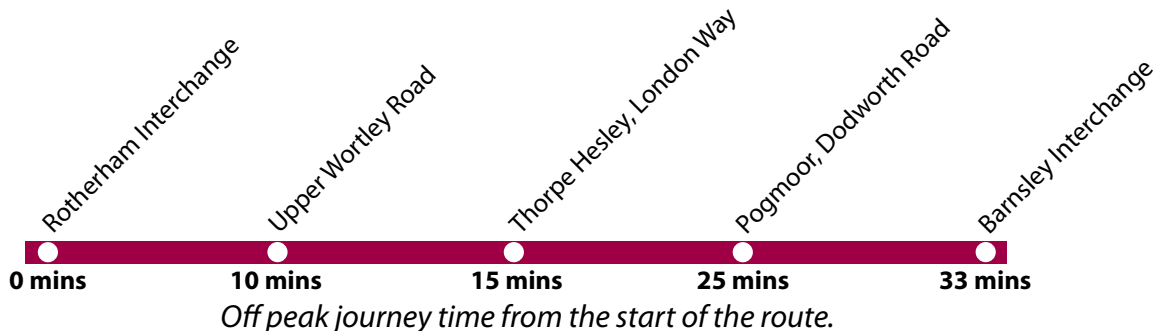

# Rotherham - Barnsley.

Claret Line

X12 serves the following districts:

- Masbrough
- Kimberworth
- Droppingwell
- Thorpe Hesley
- Pogmoor

For a route description of line X12, please scroll down to the bottom of this schedule . . .