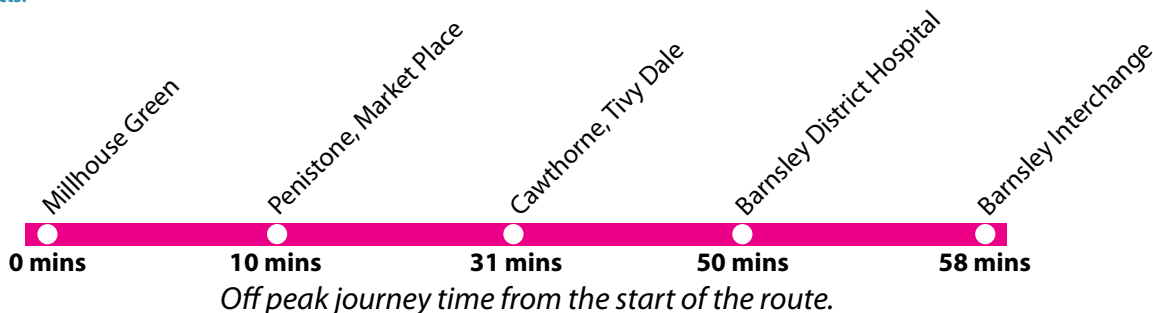

Lines 92/92A departs from Stand 5 within Barnsley Interchange.

Codes: S.D = Schooldays Only. S.H = School Holidays Only.

92/92A

Crow Edge or Millhouse Green - Barnsley.

Magenta Line

92/92A serve the following districts:

- Millhouse Green
- Penistone
- Cawthorne
- Barugh Green
- Gawber

For a route description of lines 92/92A, please scroll down to the bottom of this schedule...

Off peak journey time from the start of the route.