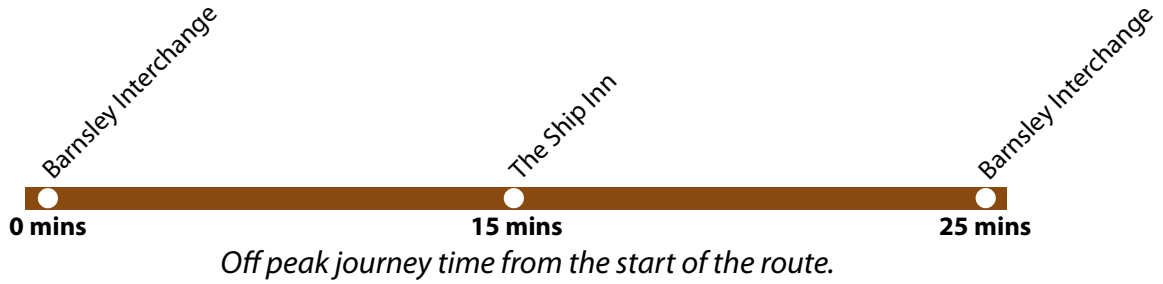

Barnsley - Worsbrough Dale.

Brown Line

8 serves the following districts:

- Worsbrough
- Worsbrough Dale
- Ward Green

For a route description of line 8, please scroll down to the bottom of this schedule...

Weekdays excluding public holidays

Codes:	S.H	S.H
Barnsley Interchange, Depart	0830 0930 1030 1130 1230 1330 1430 1530 1640	
Worsbrough, Sheffield Rd/Quarry St	0836 0936 1036 1136 1236 1336 1436 1536 1646	
Worsbrough Dale, Post Office	0837 0937 1037 1137 1237 1337 1437 1537 1647	
Worsbrough Dale, Haldene	0843 0943 1043 1143 1243 1343 1443 1543 1653	
Worsbrough Dale, The Ship Inn	0845 0945 1045 1145 1245 1345 1445 1545 1655	
Ward Green, Mount Vernon Hospital	0848 0948 1048 1148 1248 1348 1448 1548 1658	
Barnsley Interchange, Arrival	0855 0955 1055 1155 1255 1355 1455 1555 1705	

Barnsley - Worsbrough Dale.

Brown Line

8A serves the following districts:

- Worsbrough
- Ward Green
- Worsbrough Dale

For a route description of line 8A, please scroll down to the bottom of this schedule...

Line 8A departs from **Stand 3** within Barnsley Interchange.

Codes: S.H = School Holidays Only.

Popping into town for some retail therapy ... ?

Whether you're just popping down the road to your mates or into town for a spot of retail therapy, you'll only ever pay a maximum single fare of £1.30 on Lines 8/8A. Bargain!!