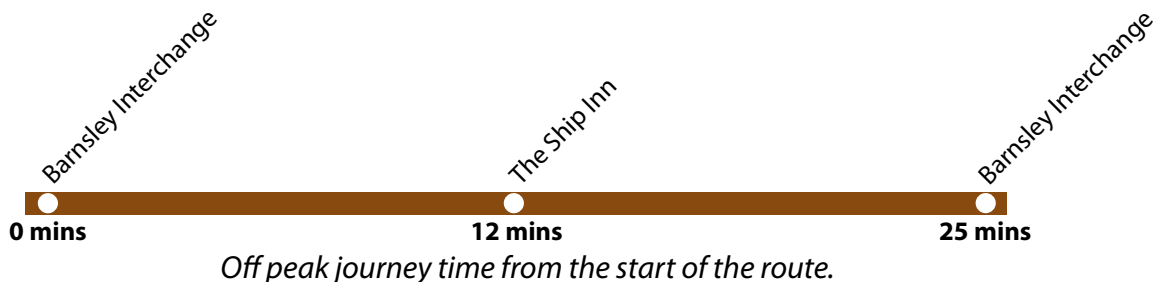

Line 8 departs from Stand 3 within Barnsley Interchange.

Codes: S.H = School Holidays Only.

Want to get out and about Yorkshire for the day ... ?

Our great value 'All Day Saver' ticket is valid on all our bus services across our entire network in Yorkshire; for the day of purchase. Travel as often as you like, all for just the bargain price of £4.00!!

Barnsley - Worsbrough Dale.

Brown Line

8A serves the following districts:

- Worsbrough
- Ward Green
- Worsbrough Dale

For a route description of line 8A, please scroll down to the bottom of this schedule...