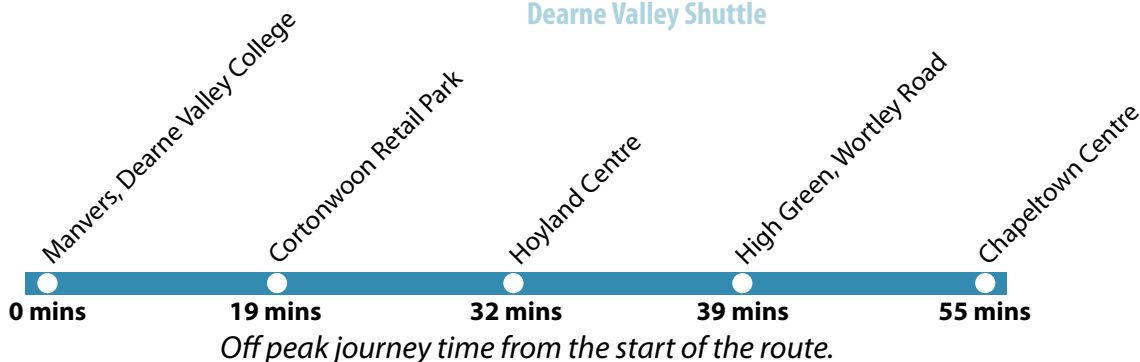

No Service Sunday

Route description . . .

Line 72 between Chapeltown (Market Place) and Manvers (Golden Smithies Lane): from CHAPELTOWN (MARKET PLACE) via Ecclesfield Road, Park View Road, Chapel Road, Ash View, Bevan Way, Burncross Road, Blackburn Drive, Blackburn Crescent, Smithy Carr Avenue, Sherburn Gate, Blackburn Drive, School Road, Worrall Road, Greengate Lane, Mortomley Lane, Wortley Road, Westwood New Road, New Road, Tankersley Lane, Hoyland Road, Fearnley Road, West Street, High Street, King Street, Hill Street, Cobcar Street, Cobcar Lane, Wath Road, Tingle Bridge Lane, School Street, Hemmingfield Road, Dearne Valley Parkway, Cortonwood, Wath Road, Pontefract Road, Westfield Road, Elsecar Road, Firth Road, Melton High Street, West Street, Wath Bus Station, West Street, Biscay Way, Station Road, Manvers Way & MANVERS (GOLDEN SMITHIES LANE).

Chapeltown - Manvers.

Dearne Valley Shuttle

72 serves the following districts:

- o Manvers
- o Wath
- o Hoyland
- o High Green
- o Chapeltown

For a route description of line 72, please scroll down to the bottom of this schedule...

No Service Sunday

Route description . . .

Line 72 between Manvers (Golden Smithies Lane) and Chapeltown (Market Place): from MANVERS (GOLDEN SMITHIES LANE) via Manvers Way, Station Road, Biscay Way, Wath Bus Station, Church Street, Melton High Street, Firth Road, Elsecar Road, Westfield Road, Pontefract Road, Wath Road, Cortonwood, Dearne Valley Parkway, Hemmingfield Road, School Street, Tingle Bridge Lane, Wath Road, Cobcar Lane, Cobcar Street, Hill Street, King Street, Southgate, Milton Road, West Street, Fearnley Road, Hoyland Road, Tankersley Lane, New Road, Westwood New Road, Wortley Road, Mortomley Lane, Greengate Lane, Worrall Road, School Road, Blackburn Drive, Sherburn Gate, Smithy Carr Avenue, Blackburn Crescent, Blackburn Drive, Burncross Road, Bevan Way, Ash View, Chapel Road, Park View Road, Ecclesfield Road & CHAPELTOWN (MARKET PLACE).