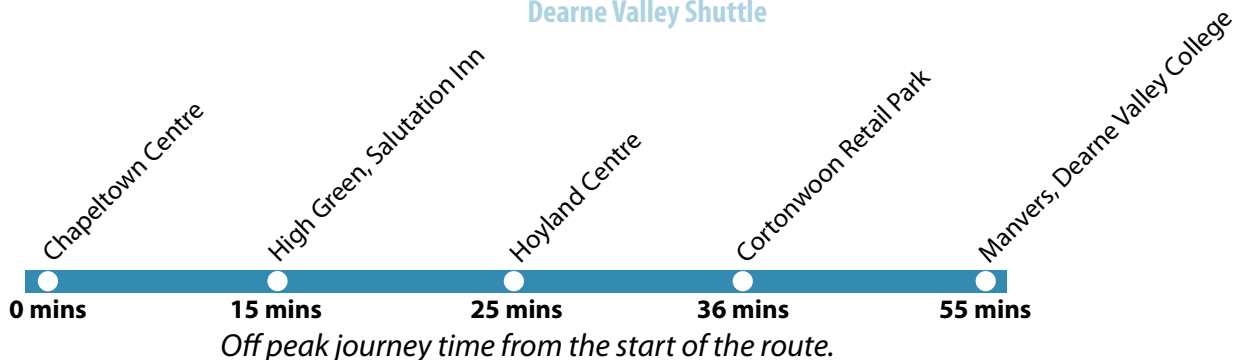

Chapeltown - Manvers.

Dearne Valley Shuttle

72 serves the following districts:

- Chapeltown
- High Green
- Hoyland
- Wath
- Manvers

For a route description of line 72, please scroll down to the bottom of this schedule . . .

No Service Sunday

Route description . . .

Line 72 between Chapeltown (Market Place) and Manvers (Golden Smithies Lane): from CHAPELTOWN (MARKET PLACE) via Ecclesfield Road, Park View Road, Chapel Road, Ash View, Bevan Way, Burncross Road, Blackburn Drive, Blackburn Crescent, Smithy Carr Avenue, Sherburn Gate, Blackburn Drive, School Road, Worrall Road, Greengate Lane, Mortomley Lane, Wortley Road, Westwood New Road, New Road, Tankersley Lane, Hoyland Road, Fearnley Road, West Street, High Street, King Street, Hill Street, Cobcar Street, Cobcar Lane, Wath Road, Tingle Bridge Lane, School Street, Hemmingfield Road, Dearne Valley Parkway, Cortonwood, Wath Road, Pontefract Road, Westfield Road, Elsecar Road, Firth Road, Melton High Street, West Street, Wath Bus Station, West Street, Biscay Way, Station Road, Manvers Way & MANVERS (GOLDEN SMITHIES LANE).

No Service Sunday

Route description . . .

Line 72 between Manvers (Golden Smithies Lane) and Chapeltown (Market Place): from MANVERS (GOLDEN SMITHIES LANE) via Manvers Way, Station Road, Biscay Way, Wath Bus Station, Church Street, Melton High Street, Firth Road, Elsecar Road, Westfield Road, Pontefract Road, Wath Road, Cortonwood, Dearne Valley Parkway, Hemmingfield Road, School Street, Tingle Bridge Lane, Wath Road, Cobcar Lane, Cobcar Street, Hill Street, King Street, Southgate, Milton Road, West Street, Fearnley Road, Hoyland Road, Tankersley Lane, New Road, Westwood New Road, Wortley Road, Mortomley Lane, Greengate Lane, Worrall Road, School Road, Blackburn Drive, Sherburn Gate, Smithy Carr Avenue, Blackburn Crescent, Blackburn Drive, Burncross Road, Bevan Way, Ash View, Chapel Road, Park View Road, Ecclesfield Road & CHAPELTOWN (MARKET PLACE).