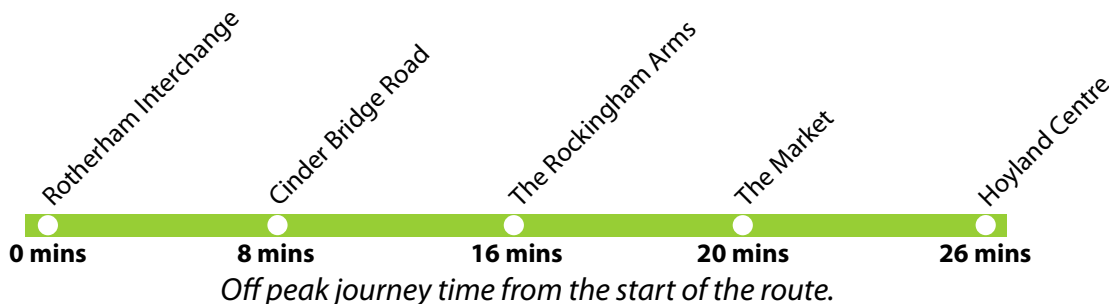

Rotherham - Hoyland.

Lime Line

227 serves the following districts:

- Northfields
- Greasbrough
- Wentworth
- Elsecar
- Hoyland

For a route description of line 227, please scroll down to the bottom of this schedule...

No Service Sunday

Route description ...

Line 227 between Rotherham Interchange and Hoyland (Southgate): from **ROTHERHAM INTERCHANGE** via College Road, Greasbrough Street, Greasbrough Road, Car Hill, Potter Hill, Main Street, Cinder Bridge Road, The Whinns, Stubbin Road, Cortworth Lane, Main Street, Barroweld Lane, Water Lane, Wentworth Road, Wath Road, Cobcar Lane, Cobcar Street, Hill Street, King Street & **HOYLAND (SOUTHGATE)**.

Line 227 departs from **Stand B10** within Rotherham Interchange.

Want to get out and about Yorkshire for the day ... ?

Our great value 'All Day Saver' ticket is valid on all our bus services across our entire network in Yorkshire; for the day of purchase. Travel as often as you like, all for just the bargain price of £4.00!!

Line 227 departs from **Stand B10** within Rotherham Interchange.

Shoppaholic?

Go Wild! Have a day out hitting the shops at Meadowhall . . .

Your X10 operates every hour*, 6 days a week.

*Please refer to the schedule for full details. Operates Monday through Saturday only, excluding public holidays.