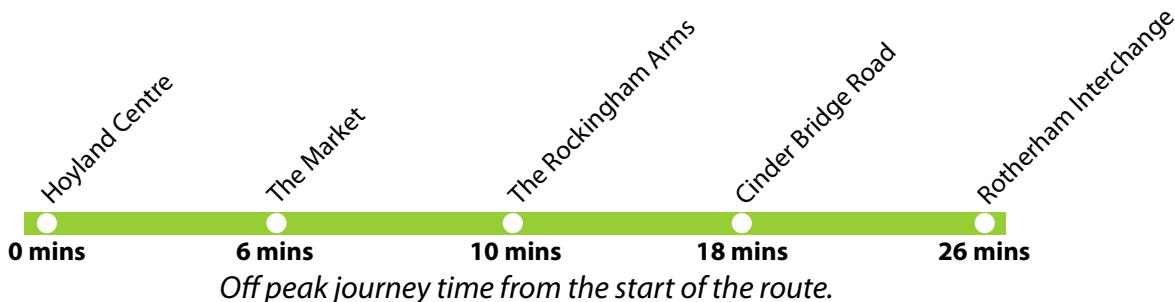

Line 227 departs from **Stand B10** within Rotherham Interchange.

Want to get out and about Yorkshire for the day ... ?

Our great value 'All Day Saver' ticket is valid on all our bus services across our entire network in Yorkshire; for the day of purchase. Travel as often as you like, all for just the bargain price of £4.00!!

Tates Travel Group
tates-travel.com

Traveline (7am - 10pm)
01709 515 151

227 

Hoyland - Rotherham.

Lime Line

227 serves the following districts:

- Hoyland
- Elsecar
- Wentworth
- Greasbrough
- Northfields

For a route description of line 227, please scroll down to the bottom of this schedule . . .

Line 227 departs from **Stand B10** within Rotherham Interchange.

Shoppaholic?

Go Wild! Have a day out hitting the shops at Meadowhall . . .

Your X10 operates every hour*, 6 days a week.

*Please refer to the schedule for full details. Operates Monday through Saturday only, excluding public holidays.