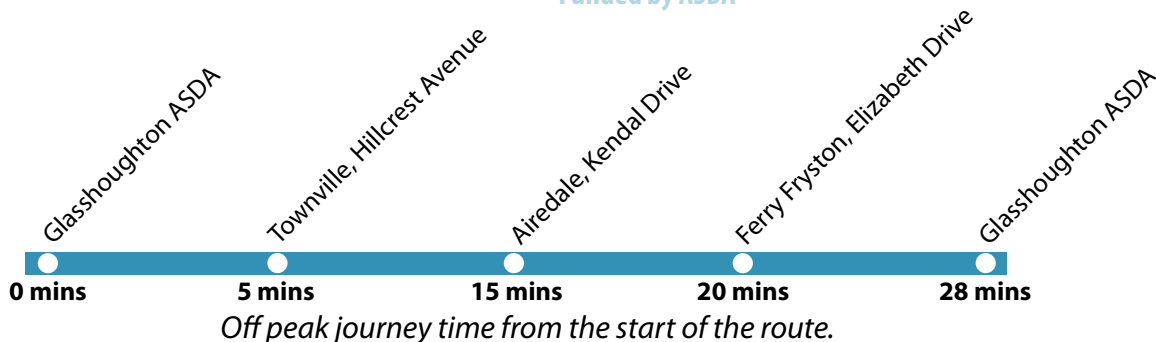

1A

Glasshoughton ASDA - Ferry Fryston.

Funded by ASDA

1A serves the following districts:

- Glasshoughton
- Townville
- Airedale
- Ferry Fryston
- New Fryston

For a route description of line 1A, please scroll down to the bottom of this schedule...

Monday & Fridays ONLY

Codes:

Glasshoughton, ASDA	-	1030	1100	1130	1230	1300	1330
Glasshoughton, Front Street	-	1031	1101	1131	1231	1301	1331
Townville, Sheepwalk/Gypsy Lane	1003	1033	1103	1133	1233	1303	1333
Townville, Hillcrest Avenue	1005	1035	1105	1135	1235	1305	1335
Airedale, Kendal Drive/The Green	1008	1038	1108	1138	1238	1308	1338
Ferry Fryston, Borrowdale Drive	1011	1041	1111	1141	1241	1311	1341
New Fryston, Keswick Drive	1015	1045	1115	1145	1245	1315	1345
Ferry Fryston, Watling Road	1018	1048	1118	1148	1248	1318	1348
Ferry Fryston, Elizabeth Drive	1020	1050	1120	1150	1250	1320	1350
Airedale, Fryston Road/Milnes Grove	1023	1053	1123	1153	1253	1323	1353
Glasshoughton, Holywell Lane	1024	1054	1124	1154	1254	1324	-
Glasshoughton, ASDA	1028	1058	1128	1158	1258	1328	-

No Service Tuesday, Wednesday, Thursday, Saturday or Sunday

Route description ...

Line 1A between Glasshoughton ASDA and Glasshoughton ASDA: from GLASSHOUGHTON ASDA via Leeds Road, Front Street, Jolywell Lane, Sheepwalk Lane, Hillcrest Avenue, Hillcrest Mount, Hillcrest Road, Kendal Drive, Watling Road, Borrowdale Drive, Keswick Drive, Watling Road, Elizabeth Drive, Fryston Road, Park Crescent, The Square, Fryston Road, Holywell Lane, Front Street, Leeds Road & GLASSHOUGHTON ASDA.

Popping down to ASDA to do the weekly shop ... ?

If you are popping down to ASDA and decide to use Line 1A - it's FREE! If you use the route to make local trips en-route you'll only ever pay a maximum single fare of £1.20 on Line 1A.